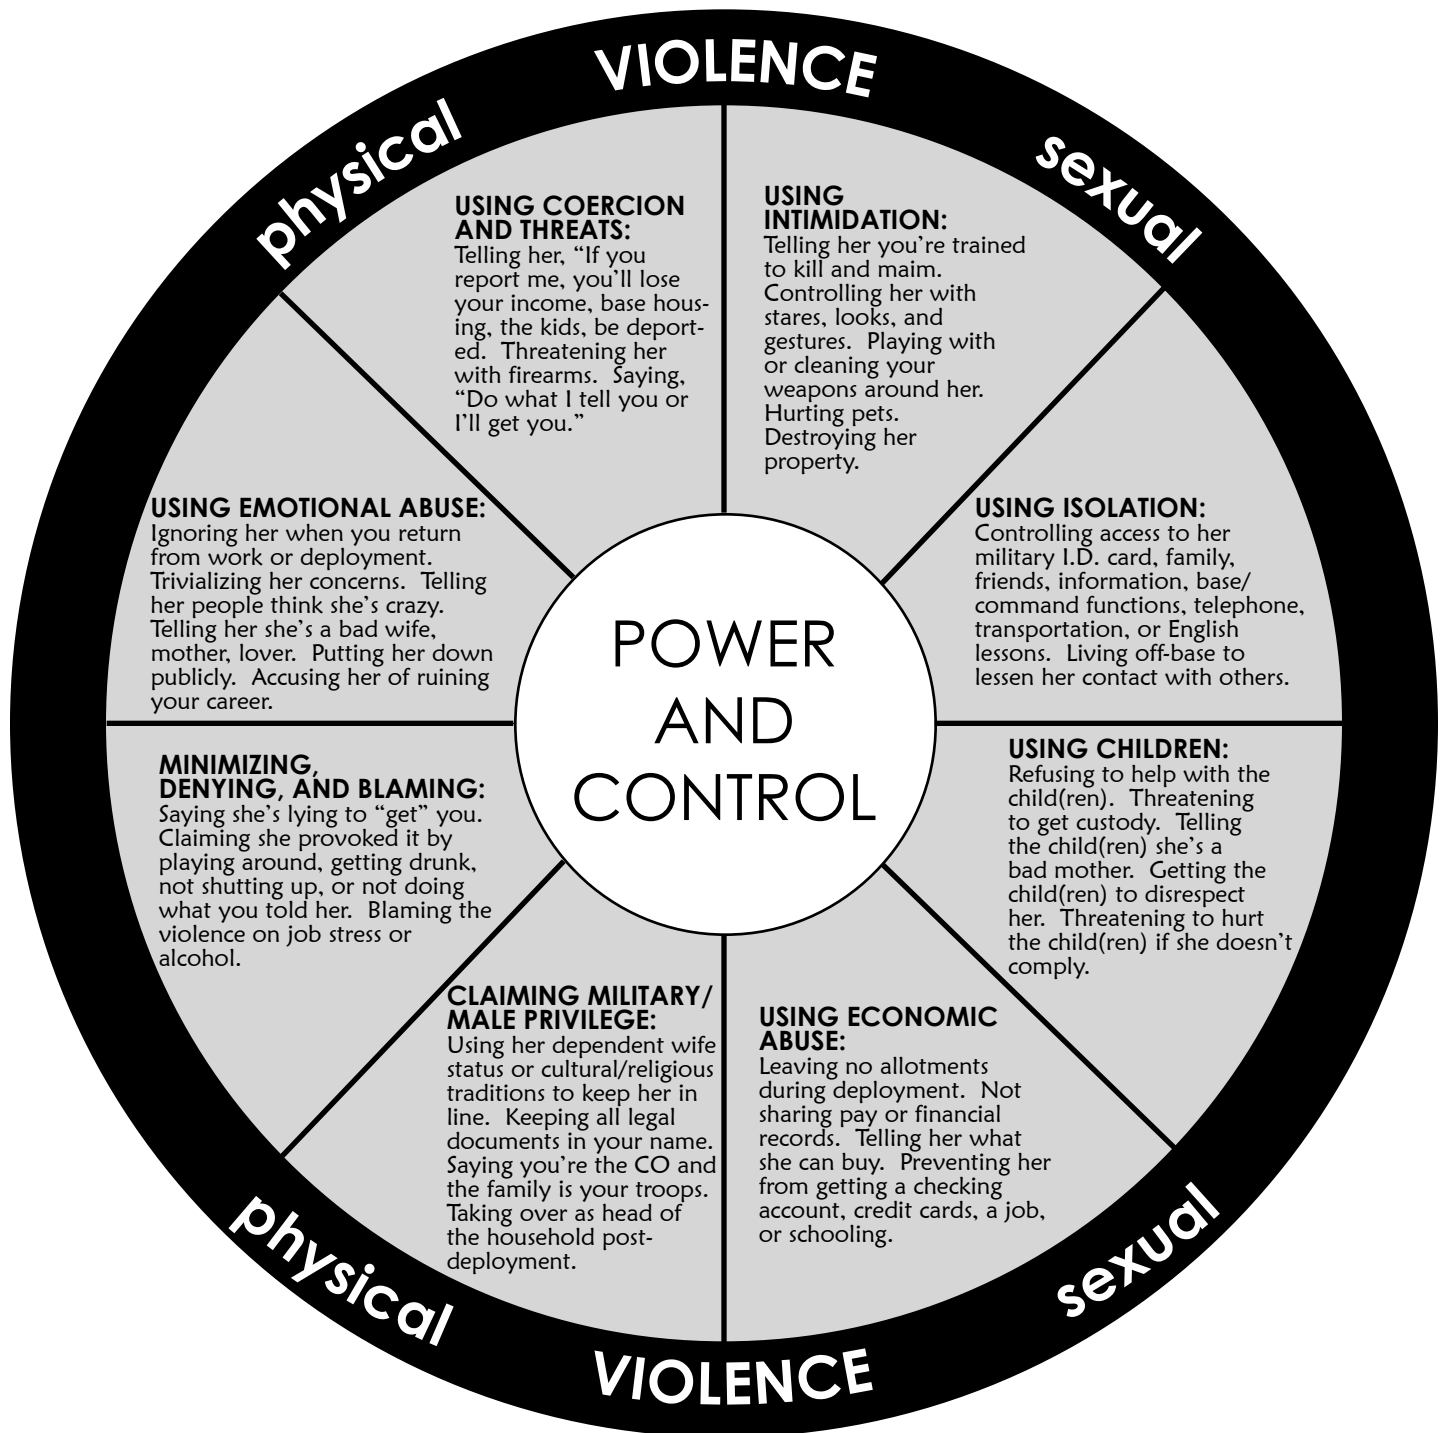

# MILITARY POWER AND CONTROL WHEEL

Produced and distributed by:

**NATIONAL CENTER**  
on Domestic and Sexual Violence  
*training • consulting • advocacy*

7800 Shoal Creek, Ste 120-N • Austin, Texas 78757  
tel: 512.407.9020 • fax: 512.407.9022 • [www.ncdsv.org](http://www.ncdsv.org)