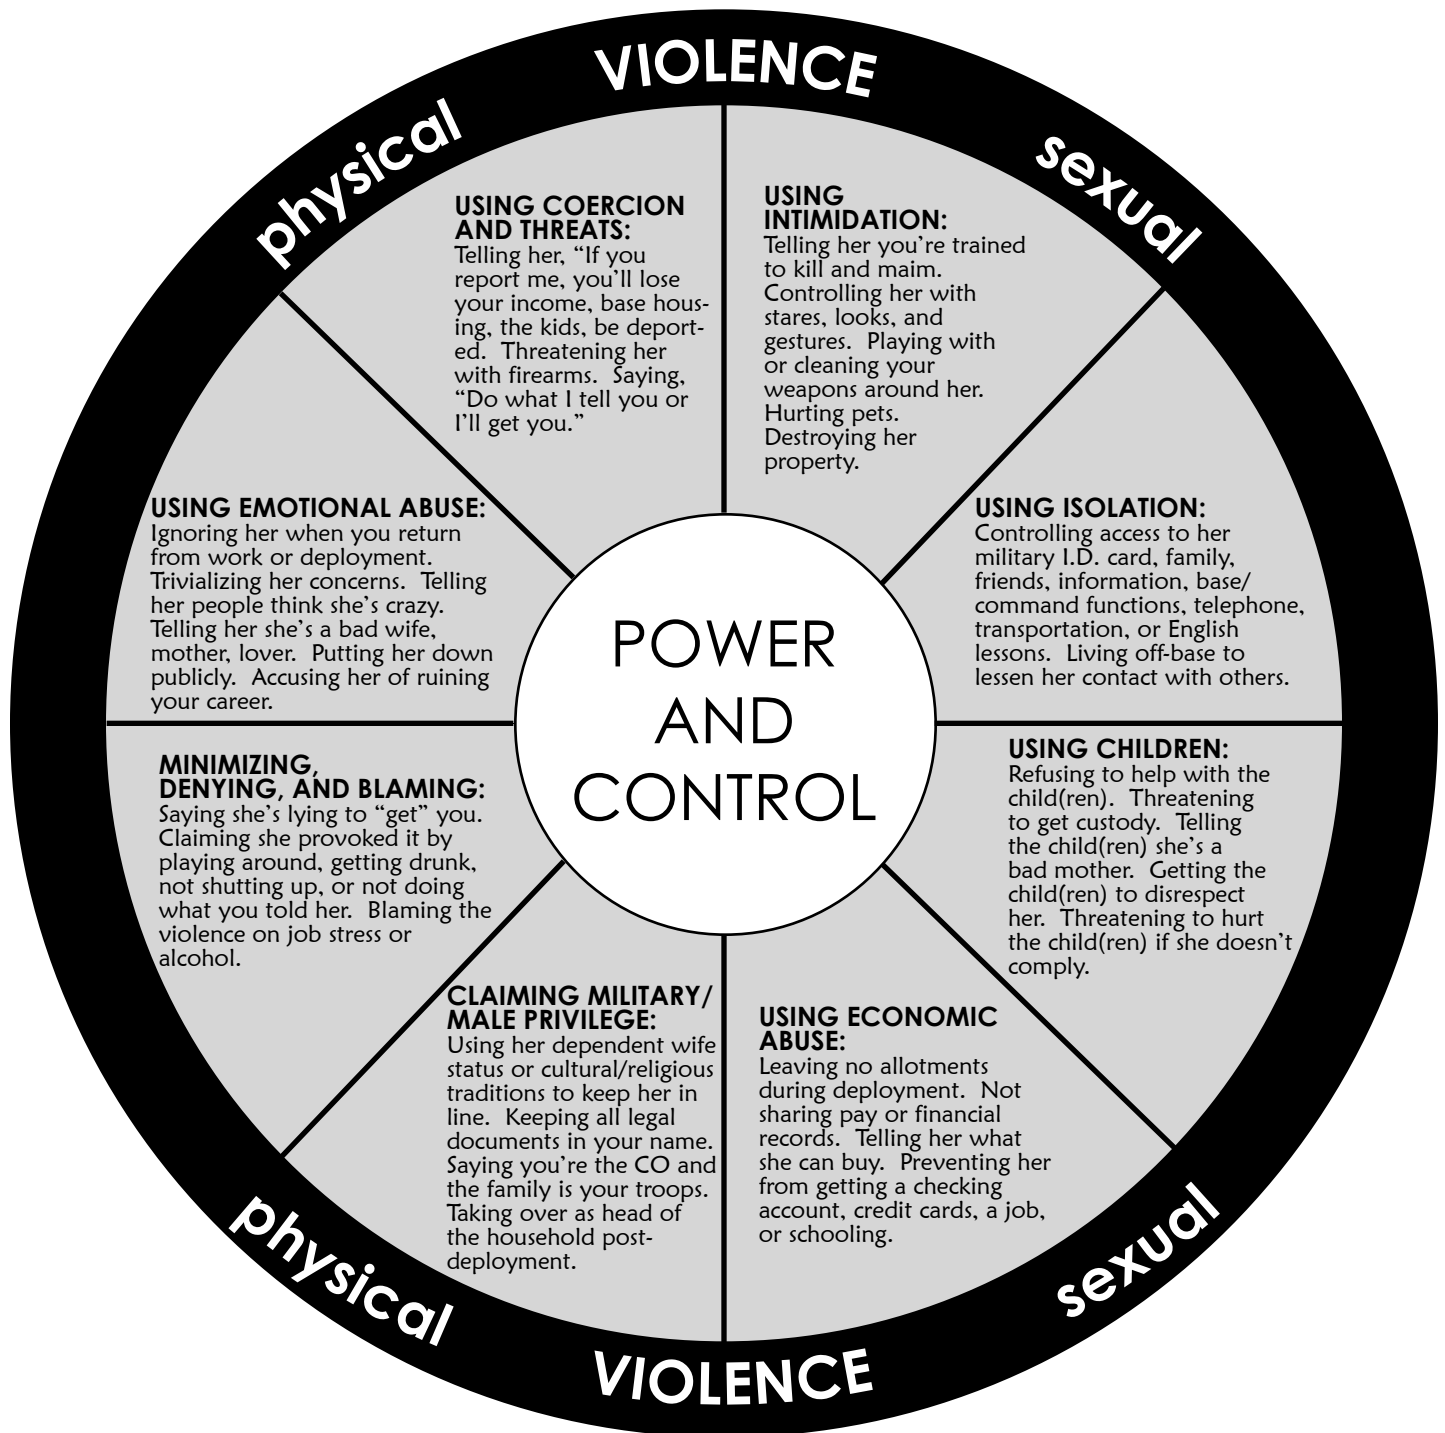

MILITARY POWER AND CONTROL WHEEL

Produced and distributed by:

NATIONAL CENTER
on Domestic and Sexual Violence
training • consulting • advocacy

7800 Shoal Creek, Ste 120-N • Austin, Texas 78757
tel: 512.407.9020 • fax: 512.407.9022 • www.ncdsv.org